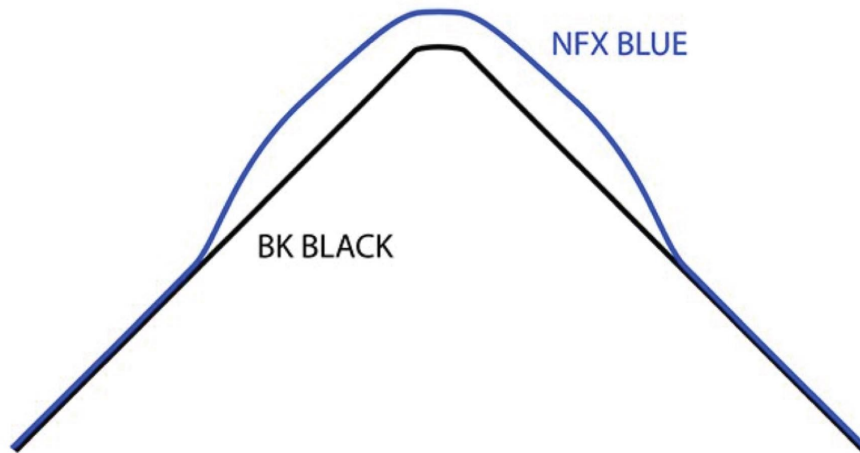

After an extensive test, you can now choose from two different gullet plates for our baroque saddles:

V-Shape: BK Black
U-Shape: NFX Blue

The option to choose between two gullet plates results in even better adaptability to the respective horse types

- The **BK Black** is the proven gullet plate that you've known as the standard in our Baroque and Quantum models for many years.
- We already use the new **NFX Blue** gullet plate as standard in all NovaFlex models as well as in the Majestro and Majestro Dressage. This gullet plate is now also optionally available for baroque saddles.